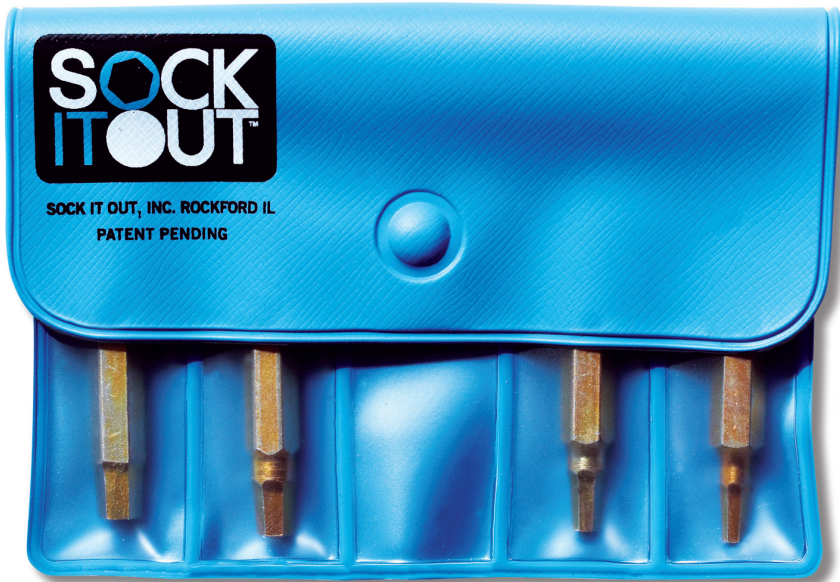

METRIC EXTRACTOR TOOL LIST

METRIC SOCKET HEAD CAP SCREW EXTRACTORS

SIO SET #	SIO PART #	REMOVES SCREW SIZE <small>(nominal or measurement over threads)</small>
MEB-1	MC-3	M-3
	MC-4	M-4
	MC-5	M-5
	MC-6S	M-6
MEB-2	MC-6L	M-6
	MC-8	M-8
	MC-10	M-10
	MC-12	M-12
MEB-3	MC-14	M-14
	MC-16	M-16
	MC-18	M-18
	MC-20	M-20
	MC-24	M-24

METRIC BUTTON HEAD SOCKET CAP SCREW EXTRACTORS

SIO SET #	SIO PART #	REMOVES SCREW SIZE
MOK-1	MB-3	M-3
	MB-4	M-4
	MB-5	M-5
	MB-6S	M-6
MOK-2	MB-6L	M-6
	MB-8	M-8
	MB-10	M-10
	MB-12	M-12

NOTE: Cross reference to hex key sizes available upon request